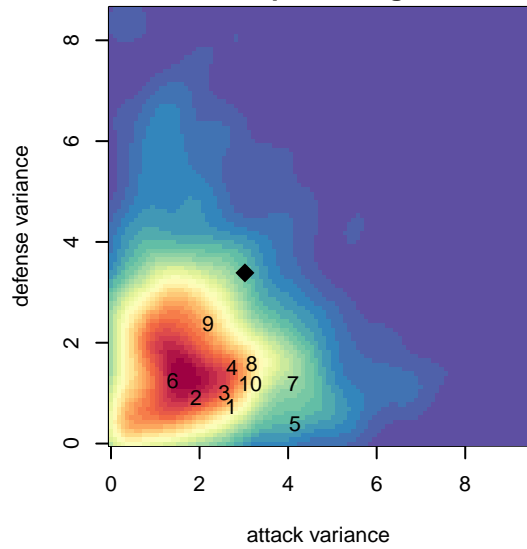

Newport FC B03

Newport Youth SC
 Bellevue, WA
 B03 total strength=926
 attack=2.37 defense=1.01
 fall league = NPSL Div 3 (03) U14
 spr league = Spr NPSL (03) Div 2 (South) U14

alt names used:
 Newport FC B03
 NEWPORT FC PINTONE (WA)
 Newport FC B'03

Venues played:
 2016 REDAPT Cup Silver U14
 2016 NPSL Division 3 (03) U14
 2016 Founders Cup B03 Div A
 2016 Spr NPSL (03) Division 2 (South) U14

**attack and defense variance (black dot)
relative to other teams
and top 10 in region**