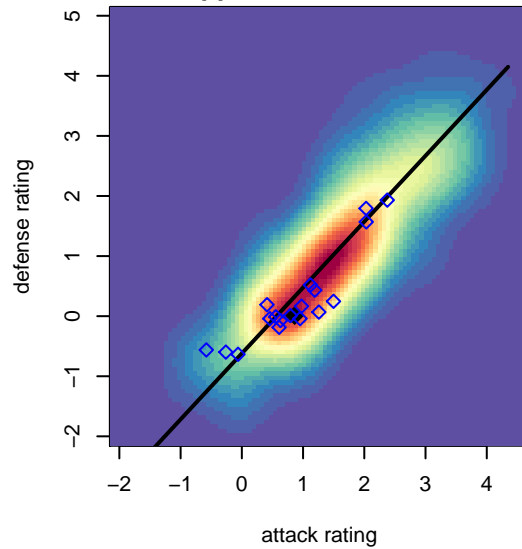

**attack and defense rating
relative to others at age
and all opponents in last 13 months**