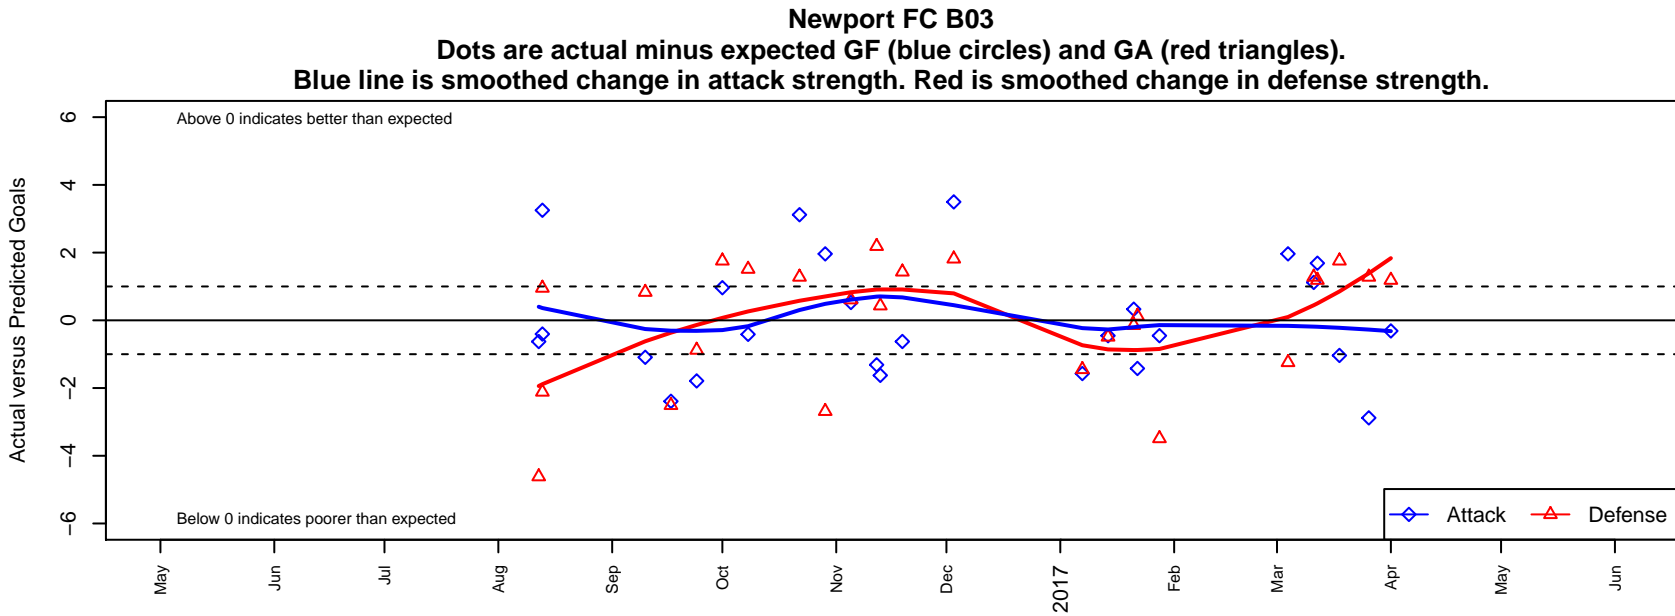

Newport FC B03

Newport Youth SC
 Bellevue, WA
 B03 total strength=926
 attack=2.37 defense=1.01
 fall league = NPSL Div 3 (03) U14
 spr league = Spr NPSL (03) Div 2 (South) U14

alt names used:
 Newport FC B03
 NEWPORT FC PINTONE (WA)
 Newport FC B'03

Venues played:
 2016 REDAPT Cup Silver U14
 2016 NPSL Division 3 (03) U14
 2016 Founders Cup B03 Div A
 2016 Spr NPSL (03) Division 2 (South) U14

**attack and defense variance (black dot)
relative to other teams
and top 10 in region**