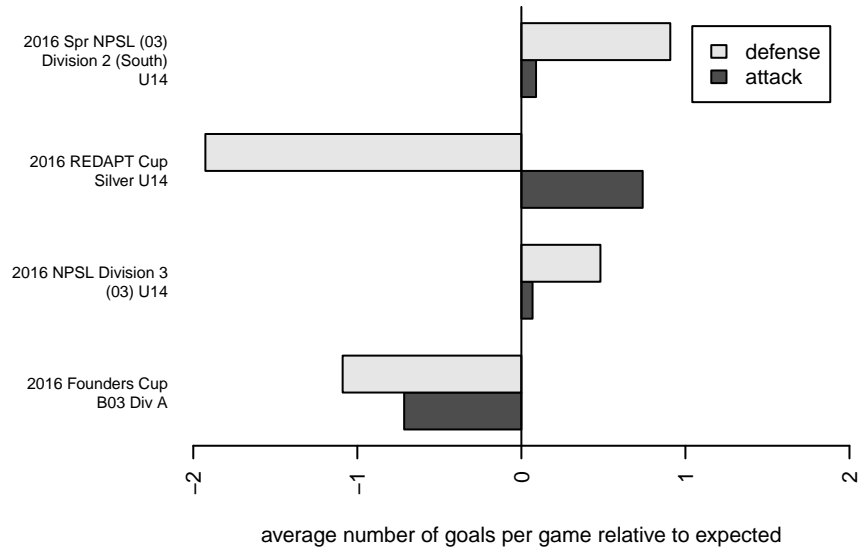

Performance relative to 13 month average